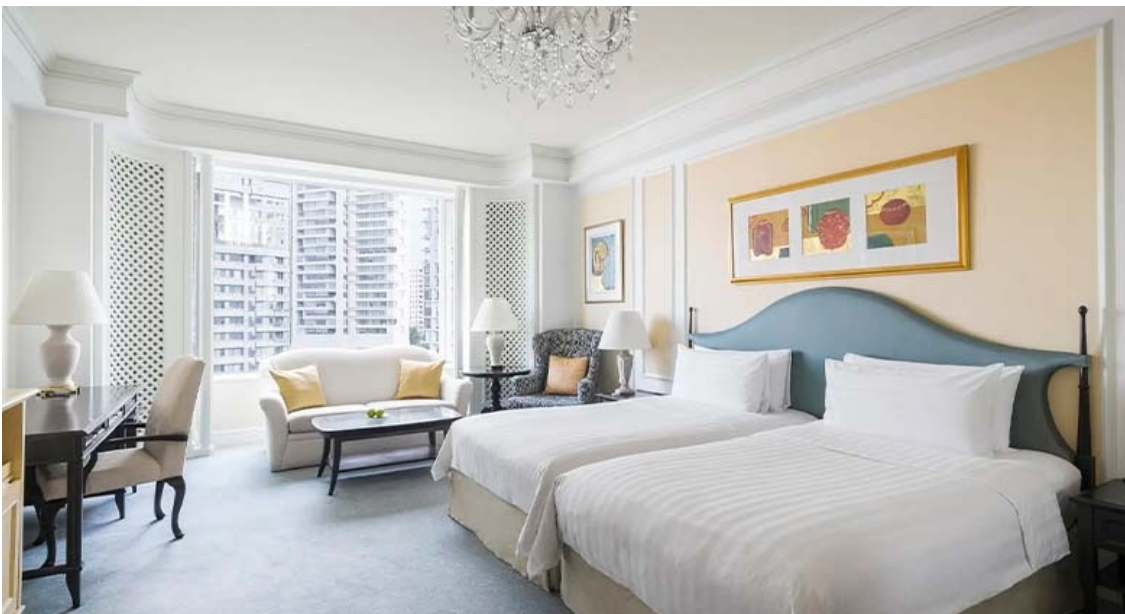

Prices are dynamic based on travel dates. Please proceed to [Book Now](#) or [Contact Us](#) for details.